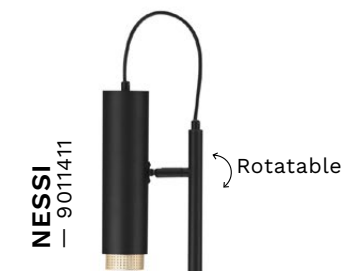

NESSI
— 9011409

Sandy Black & Gold
Aluminium
LED MR16/GU10
1x10 Watt
100-240 Volt · IP20
BULB EXCLUDED
Cable Length: 120 cm

D1: 6
D2: 15
W: 17
H: 42.1 cm

NESSI
— 9011408

Sandy White
& Black Aluminium
LED MR16/GU10
1x10 Watt
100-240 Volt · IP20
BULB EXCLUDED
Cable Length: 120 cm

D1: 6
D2: 15
W: 17
H: 42.1 cm

NESSI
— 9011411

Sandy Black & Gold
Aluminium
LED MR16/GU10
1x10 Watt
100-240 Volt · IP20
BULB EXCLUDED
Cable Length: 163 cm

D1: 6
D2: 22
H: 160 cm

NESSI
— 9011410

Sandy White
& Black Aluminium
LED MR16/GU10
1x10 Watt
100-240 Volt · IP20
BULB EXCLUDED
Cable Length: 163 cm

D1: 6
D2: 22
H: 160 cm