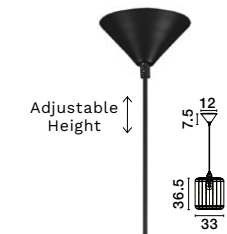

ABBY
— 9586606

Natural, Blue
& Yellow Rope
Sandy Black Steel
Base
LED E27 · 1x12 Watt
100-240 Volt · IP20
BULB EXCLUDED
—
D: 33
H: 230 cm

ABBY
— 9586604

Natural, Blue
& Yellow Rope
Sandy Black Steel
Base
LED E27 · 1x12 Watt
100-240 Volt · IP20
BULB EXCLUDED
—
D: 33
H: 230 cm

ABBY
— 9586611

Natural, Blue
& Yellow Rope
LED E27 · 1x12 Watt
100-240 Volt · IP20
BULB EXCLUDED
Cable Length:
190 cm
—
D: 33
H: 50 cm

ABBY
— 9586616

Natural, Blue
& Yellow Rope
LED E27 · 1x12 Watt
100-240 Volt · IP20
BULB EXCLUDED
Switch On/Off
Cable Length 180 cm
—
D: 50
H: 152 cm

ABBY
— 9586606