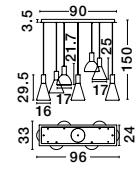

VOI
— 9236309

[Triac Dimmable]
Brass Gold Metal
Smoky Gradient
Glass
LED · 27 Watt
220-240Volt
640Lm · 3000K
IP20
—
L: 87
W: 17
H: 150 cm

VOI
— 9236309

[Triac Dimmable]
Brass Gold Metal
Smoky Gradient
Glass
LED · 47 Watt
220-240Volt
966Lm · 3000K
IP20
—
L: 96
W: 33
H: 150 cm

VOI
— 9236311

Brass Gold Metal
Smoky Gradient
Glass
LED · 8 Watt
220-240Volt
244Lm · 3000K
IP20
—
D: 17
H: 21.5 cm

VOI
— 9236310

[Triac Dimmable]
Brass Gold Metal
Smoky Gradient
Glass
LED · 35 Watt
220-240Volt
965Lm · 3000K
IP20
—
D: 57
H: 21 cm