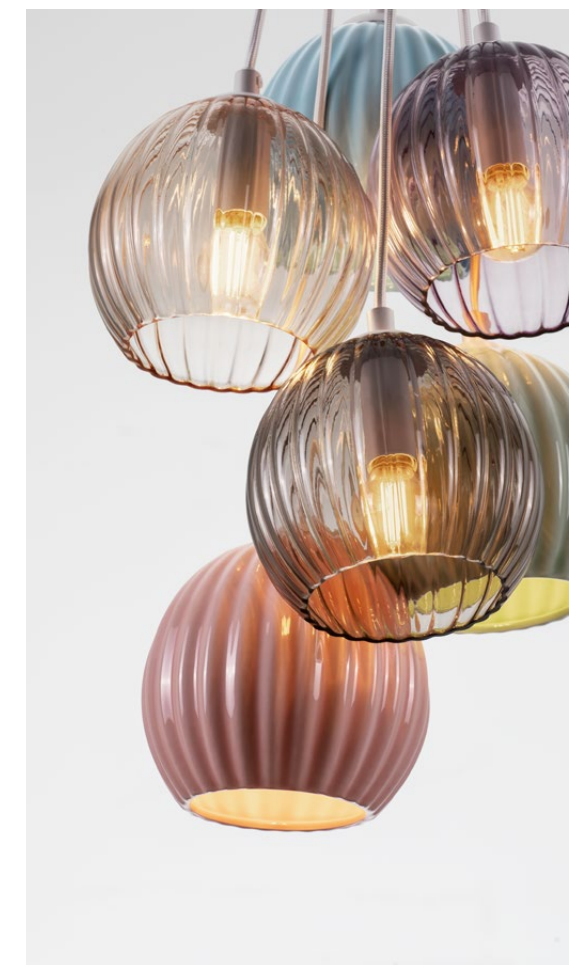

MELINE
— 9009163

Matt White
Metal Base
Sage Blue, Pink
& Green Ceramic
Moca, Purple
& Yellow Glass
LED E14 · 6x5 Watt
100-240 Volt · IP20
BULB EXCLUDED
—
D: 33
H: 315 cm

MELINE
— 9009164

Matt White
Metal Base
Sage Green,
Yellow, Pink
& White Ceramic
Moca, Smokey Gray
& Purple Glass
LED E14 · 7x5 Watt
100-240 Volt · IP20
BULB EXCLUDED
—
D: 33
H: 305 cm