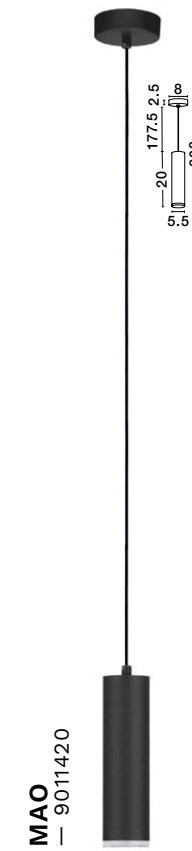

MAO
— 9011420