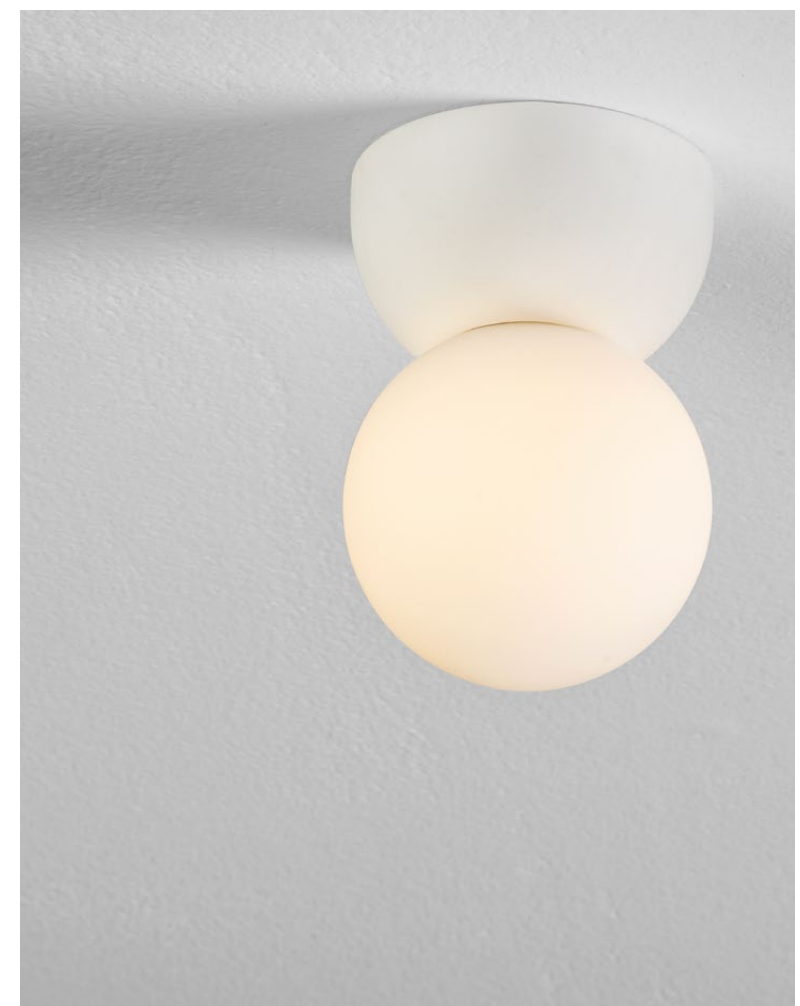

Red Concrete
& Opal Glass
LED G9 · 1X5Watt
100-240Volt
IP20

BULB EXCLUDED

—
D: 8
H: 12 cm

ZERO
— 9577014

ZERO
— 9577015

ZERO
— 9577016

MISO
— 9919106

White Gypsum
LED E14 · 1x5 Watt
100-240 Volt · IP20
BULB EXCLUDED