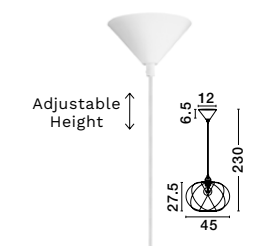

BORA
— 9586618

Artificial Silk
& Sandy White Metal
Base
LED E27 · 1x12 Watt
100-240 Volt
IP20

BULB EXCLUDED

—
D: 45
H: 230 cm

BORA
— 9586617

Artificial Silk
& Sandy White Metal
Base
LED E27 · 1x12 Watt
100-240 Volt
IP20

BULB EXCLUDED

—
D: 55
H: 230 cm