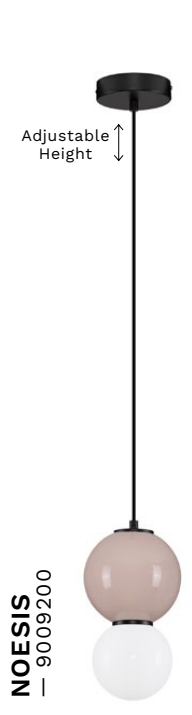

NOESIS
— 9009200