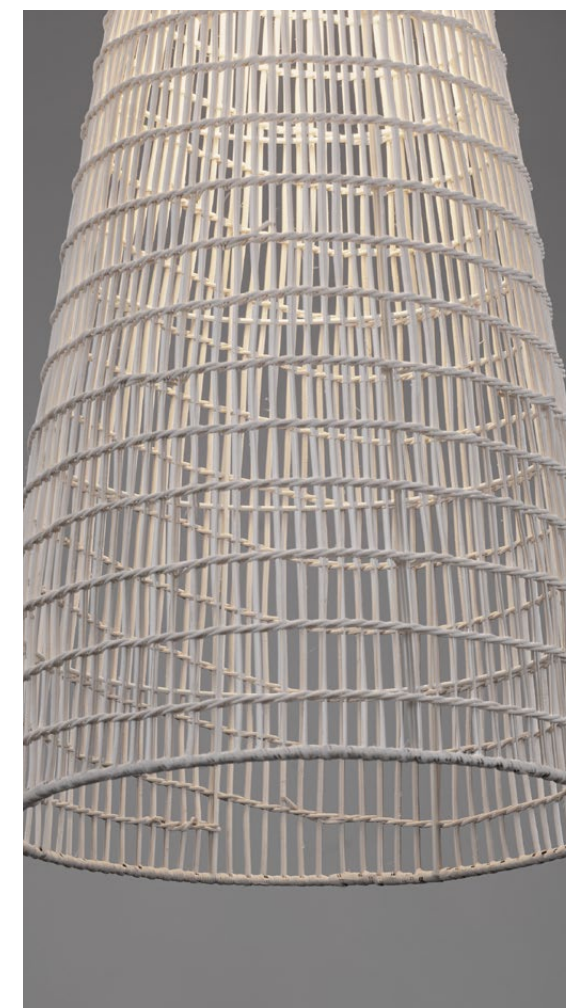

BULB EXCLUDED

D: 24
H: 240 cm

NIRO
— 9586620

Natural Rattan
& Sandy White Metal
Base
LED E27 · 1x12 Watt
100-240 Volt
IP20

BULB EXCLUDED

D: 35
H: 270 cm

NIRO
— 9586619

NIRO
— 9586620