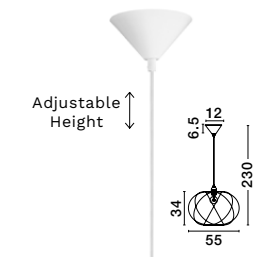

BORA
— 9586618

Artificial Silk
& Sandy White Metal
Base
LED E27 · 1x12 Watt
100-240 Volt
IP20

BULB EXCLUDED

—
D: 45
H: 230 cm

BORA
— 9586617

Artificial Silk
& Sandy White Metal
Base
LED E27 · 1x12 Watt
100-240 Volt
IP20

BULB EXCLUDED

—
D: 55
H: 230 cm

BORA
— 9586618