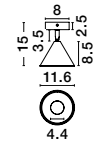

CONICO
— 9011425

Oxide Coffee
& Black Aluminium
LED MR16/GU10
1x10 Watt
100-240 Volt · IP20
BULB EXCLUDED

D: 11.6
H: 15 cm

CONICO
— 9011425