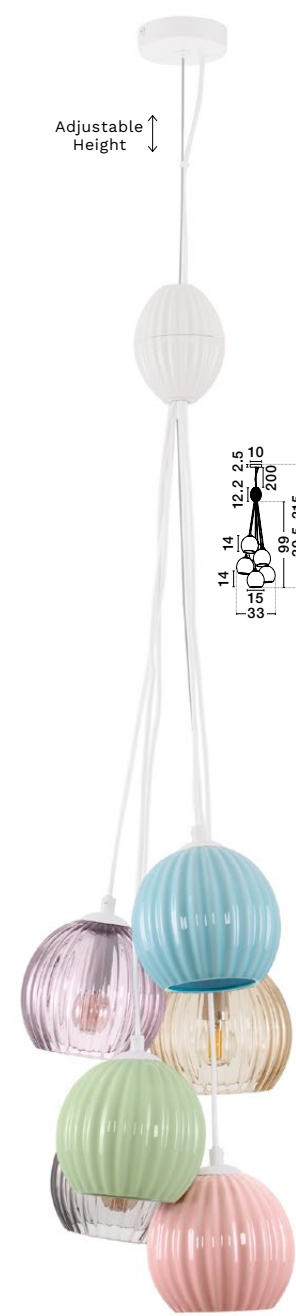

MELINE
— 9009163

MELINE
— 9009163

Matt White
Metal Base
Sage Blue, Pink
& Green Ceramic
Moca, Purple
& Yellow Glass
LED E14 · 6x5 Watt
100-240 Volt · IP20
BULB EXCLUDED
—
D: 33
H: 315 cm

MELINE
— 9009164