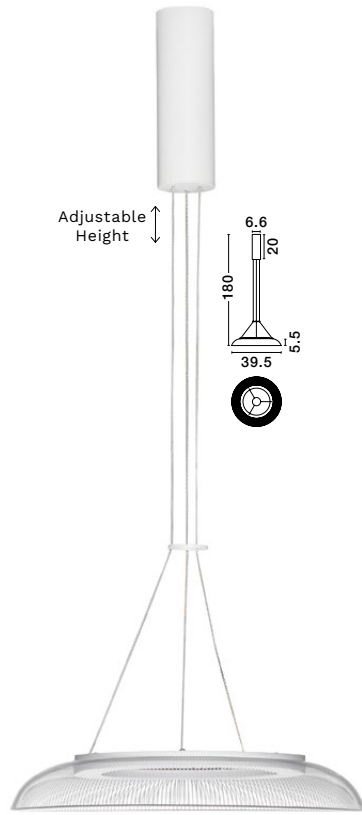

BULB EXCLUDED
Cable Length:
185 cm

—
D: 21
H: 73 cm

NAOS
— 9586630

NAOS
— 9586629

MANTLE
— 9030109

Sandy White Acrylic
& Aluminium
LED · 22 Watt
220-240Volt
1470Lm · 3000K
IP20

D: 39.5
H: 180 cm

MANTLE
— 9030109