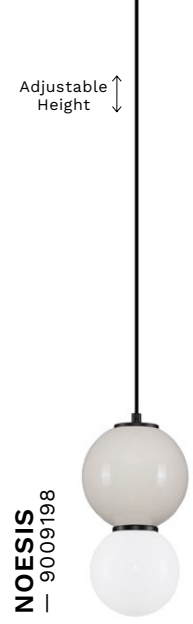

NOESIS
— 9009196

Mocha Porcelain
& Glossy Opal Glass
Matt Black Metal
Base
LED · 6 Watt
220-240Volt
360Lm · 3000K
IP20
—
D: 18
H: 239 cm

NOESIS
— 9009197

Jasper Porcelain
& Glosy Opal Glass
Matt Black Metal
Base
LED · 6 Watt
220-240Volt
360Lm · 3000K
IP20
—
D: 18
H: 239 cm