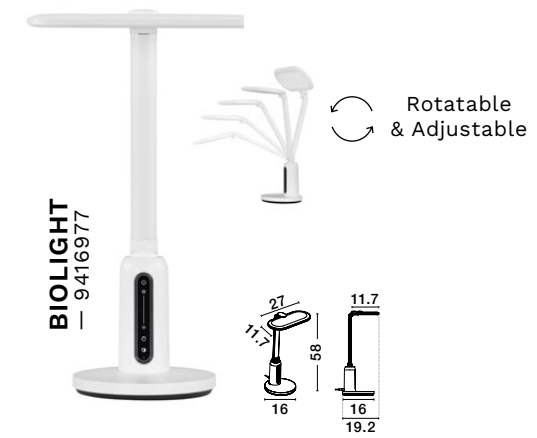

BIOLIGHT
— 9416977

[Touch & Auto Dimmable]
Sandy White
Aluminium
LED · 19 Watt
220-240Volt
957Lm · 4000K · IP20
Anti-Glare
Protection UGR <17
High CRI >95
Anti-UV Protection
According to EN62471
Cable Length: 180 cm

L: 27
W: 16
H: 58 cm

BIOLIGHT
— 9416978

[Auto Dimmable Presense Sensor, Light Sensor]
Sandy White
Aluminium
LED · 77 Watt
220-240Volt
5117Lm · 4000K · IP20
Anti-Glare
Protection UGR <16
High CRI >98
Anti-UV Protection
According to EN62471
Cable Length: 170 cm

LIGHT UP & DOWN

L: 32
W: 61
H: 198 cm