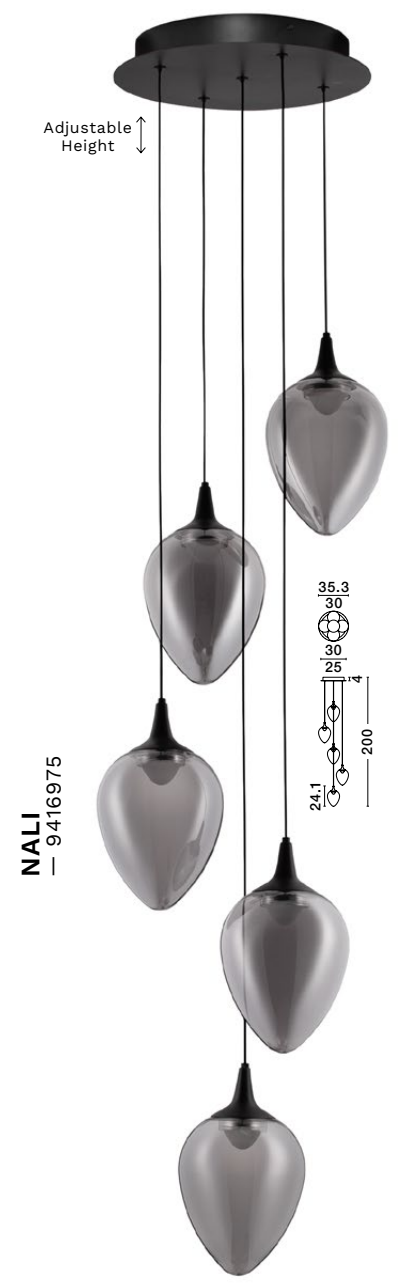

LED

ALISH
— 9416970

[Triac Dimmable]
Matt Black
Metal Base
Brass Gold Metal
& Champaign Glass
LED · 40 Watt
220-240Volt
2165Lm · 3000K
IP20
—
D: 33
H: 200 cm

LED

NALI
— 9416971

NALI
— 9416973

NALI
— 9416975