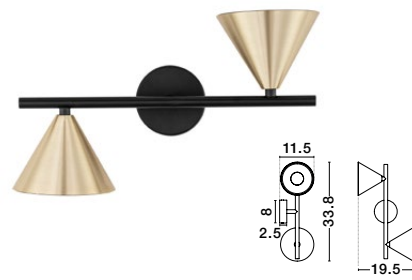

Oxide Coffee
& Black Aluminium
LED MR16/GU10
1x10 Watt
100-240 Volt · IP20
BULB EXCLUDED
Cable Length: 105 cm

D: 11.5
W: 19
H: 42 cm

CONICO
— 9011435

CONICO
— 9011424

CONICO
— 9011426

CONICO
— 9011434

CONICO
— 9011428