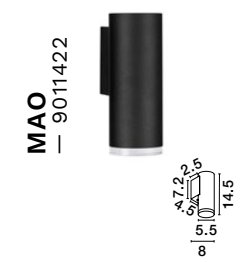

BULB EXCLUDED

—
D: 5.5
W: 8
H: 14.5 cm

MAO
— 9011420

MAO
— 9011412

MAO
— 9011422

MAO
— 9011421

Sandy White
Aluminium
& Frosted Acrylic
LED MR16/GU10
1x10 Watt
100-240 Volt · IP44

BULB EXCLUDED