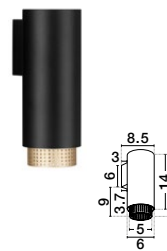

NESSI
— 9011405