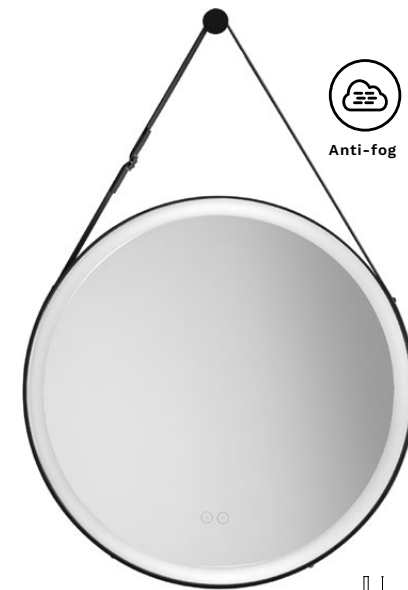

REMS
— 9006025

Anti-fog

REMS
— 9006025 · 4000K
— 9006005 · 3000K

Sandy Black Steel
& Glass
& Black Strap
LED · 29 Watt
220-240Volt
701Lm · IP44
Touch Switch
No Frosting
—
D: 64
W: 4
H: 85 cm