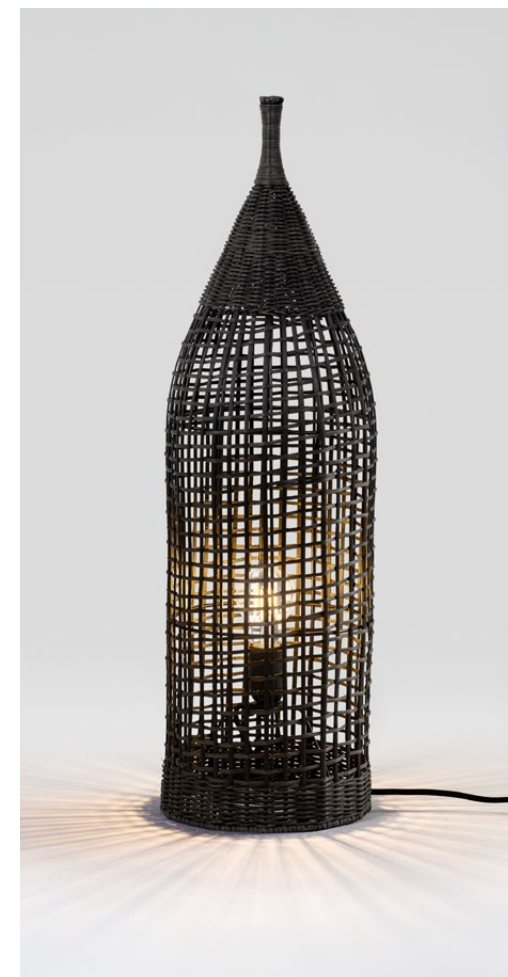

BULB EXCLUDED
Cable Length:
185 cm

—
D: 21
H: 73 cm

NAOS
— 9586630

NAOS
— 9586629

MANTLE
— 9030109

Sandy White Acrylic
& Aluminium
LED · 22 Watt
220-240Volt
1470Lm · 3000K
IP20

D: 39.5
H: 180 cm

MANTLE
— 9030109