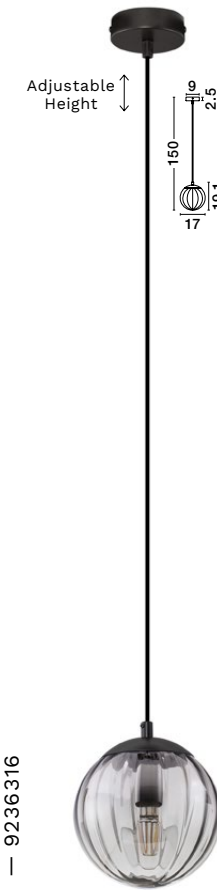

BULB EXCLUDED

D: 14
H: 150 cm

MAHO
— 9236313

MAHO
— 9236314

Brass Gold Metal
& Smokey Glass
LED E27 · 3x12 Watt
100-240Volt · IP20

BULB EXCLUDED

D: 36
H: 150 cm

MAHO
— 9236314

MAHO
— 9236315

Brass Gold Metal
& Smokey Glass
LED E27 · 4x12 Watt
100-240Volt · IP20

BULB EXCLUDED

L: 107
W: 14
H: 150 cm

MAHO
— 9236315

ABBACUS
— 9236316

ABBACUS
— 9236317

ABBACUS
— 9236316