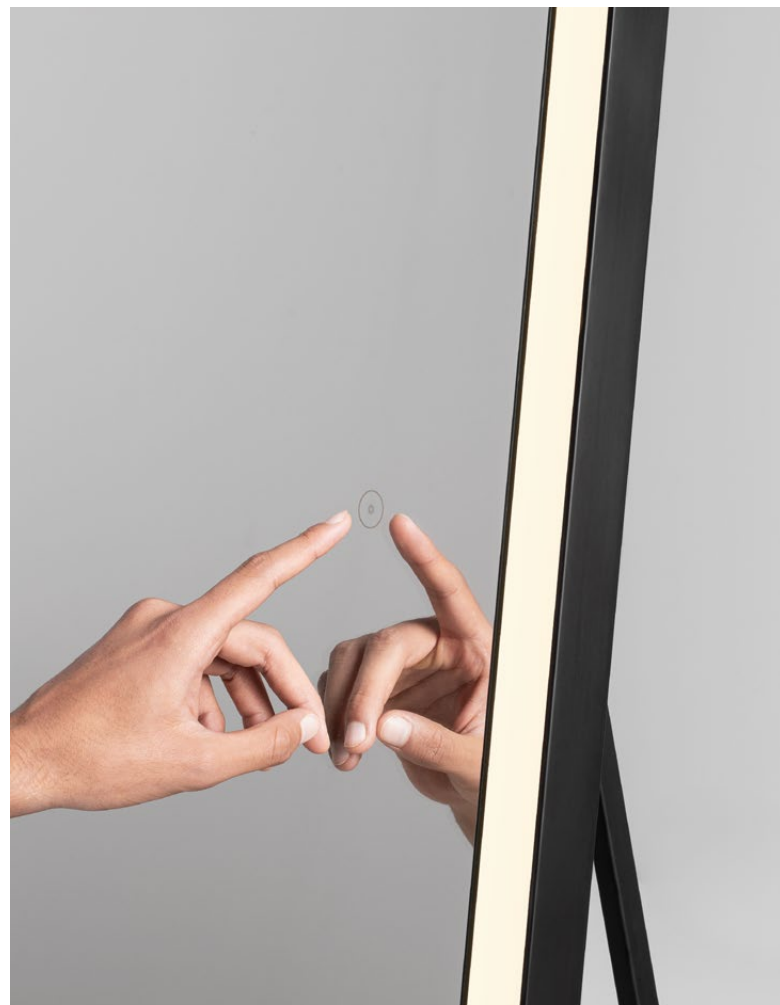

ADON
— 9006018

ALSO
YOU CAN
DO

ADON
— 9006018 · 4000K
— 9006038 · 3000K

Sandy Black
& Inner White
Aluminium & Glass
LED · 42 Watt
220-240Volt
1012Lm · IP44
Touch Switch
Cable Length:
240 cm
—
L: 75
W: 4
H: 150 cm