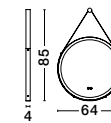

ADON
— 9006018

ALSO
YOU CAN
DO

ADON
— 9006018 · 4000K
— 9006038 · 3000K

Sandy Black
& Inner White
Aluminium & Glass
LED · 42 Watt
220-240Volt
1012Lm · IP44
Touch Switch
Cable Length:
240 cm
—
L: 75
W: 4
H: 150 cm

REMS
— 9006025

Anti-fog

REMS
— 9006025 · 4000K
— 9006005 · 3000K

Sandy Black Steel
& Glass
& Black Strap
LED · 29 Watt
220-240Volt
701Lm · IP44
Touch Switch
No Frosting
—
D: 64
W: 4
H: 85 cm