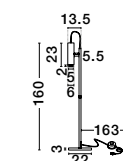

NESSI
— 9011409

Sandy Black & Gold
Aluminium
LED MR16/GU10
1x10 Watt
100-240 Volt · IP20
BULB EXCLUDED
Cable Length: 120 cm

D1: 6
D2: 15
W: 17
H: 42.1 cm

NESSI
— 9011408

Sandy White
& Black Aluminium
LED MR16/GU10
1x10 Watt
100-240 Volt · IP20
BULB EXCLUDED
Cable Length: 120 cm

D1: 6
D2: 15
W: 17
H: 42.1 cm

NESSI
— 9011411

Sandy Black & Gold
Aluminium
LED MR16/GU10
1x10 Watt
100-240 Volt · IP20
BULB EXCLUDED
Cable Length: 163 cm

D1: 6
D2: 22
H: 160 cm

NESSI
— 9011410

Sandy White
& Black Aluminium
LED MR16/GU10
1x10 Watt
100-240 Volt · IP20
BULB EXCLUDED
Cable Length: 163 cm

D1: 6
D2: 22
H: 160 cm