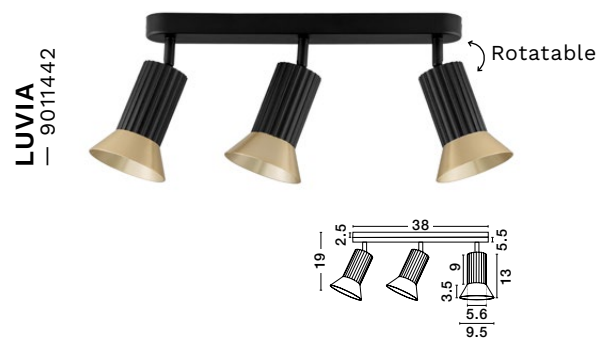

LUVIA
— 9011442

LUVIA
— 9011446

Oxide Gold
& Black Aluminium
LED MR16/GU10
1x10 Watt
100-240 Volt · IP20
BULB EXCLUDED

D: 9.8
H: 200 cm

LUVIA
— 9011438

Oxide Gold
& Black Aluminium
LED MR16/GU10
1x10 Watt
100-240 Volt · IP20
BULB EXCLUDED

D: 9.8
H: 12.5 cm

LUVIA
— 9011440

Oxide Gold
& Black Aluminium
LED MR16/GU10
1x10 Watt
100-240 Volt · IP20
BULB EXCLUDED

D: 9.5
H: 19.5 cm

LUVIA
— 9011444

Oxide Gold
& Black Aluminium
LED MR16/GU10
1x10 Watt
100-240 Volt · IP20
BULB EXCLUDED

D: 9.8
W: 11.3
H: 22.5 cm

LUVIA
— 9011442

Oxide Gold
& Black Aluminium
LED MR16/GU10
3x10 Watt
100-240 Volt · IP20
BULB EXCLUDED

L: 38
W: 9.5
H: 19 cm