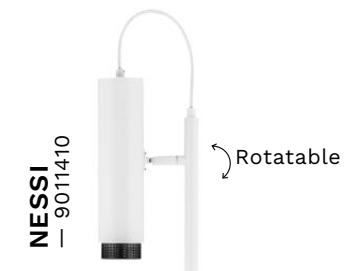

NESSI
— 9011409

Sandy Black & Gold
Aluminium
LED MR16/GU10
1x10 Watt
100-240 Volt · IP20
BULB EXCLUDED
Cable Length: 120 cm

D1: 6
D2: 15
W: 17
H: 42.1 cm

NESSI
— 9011408

Sandy White
& Black Aluminium
LED MR16/GU10
1x10 Watt
100-240 Volt · IP20
BULB EXCLUDED
Cable Length: 120 cm

D1: 6
D2: 15
W: 17
H: 42.1 cm

NESSI
— 9011411

Sandy Black & Gold
Aluminium
LED MR16/GU10
1x10 Watt
100-240 Volt · IP20
BULB EXCLUDED
Cable Length: 163 cm

D1: 6
D2: 22
H: 160 cm

NESSI
— 9011410

Sandy White
& Black Aluminium
LED MR16/GU10
1x10 Watt
100-240 Volt · IP20
BULB EXCLUDED
Cable Length: 163 cm

D1: 6
D2: 22
H: 160 cm