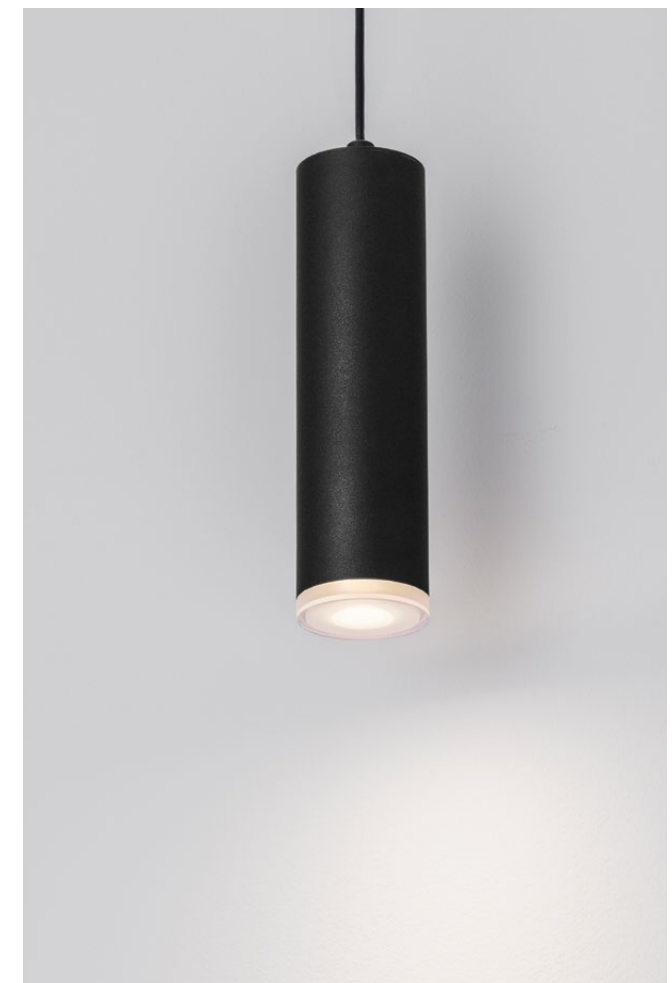

BULB EXCLUDED

—
D: 5.5
W: 8
H: 14.5 cm

MAO
— 9011420

MAO
— 9011412

MAO
— 9011422

MAO
— 9011421

Sandy White
Aluminium
& Frosted Acrylic
LED MR16/GU10
1x10 Watt
100-240 Volt · IP44

BULB EXCLUDED