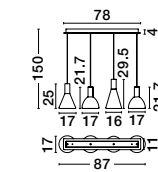

VOI
— 9236309