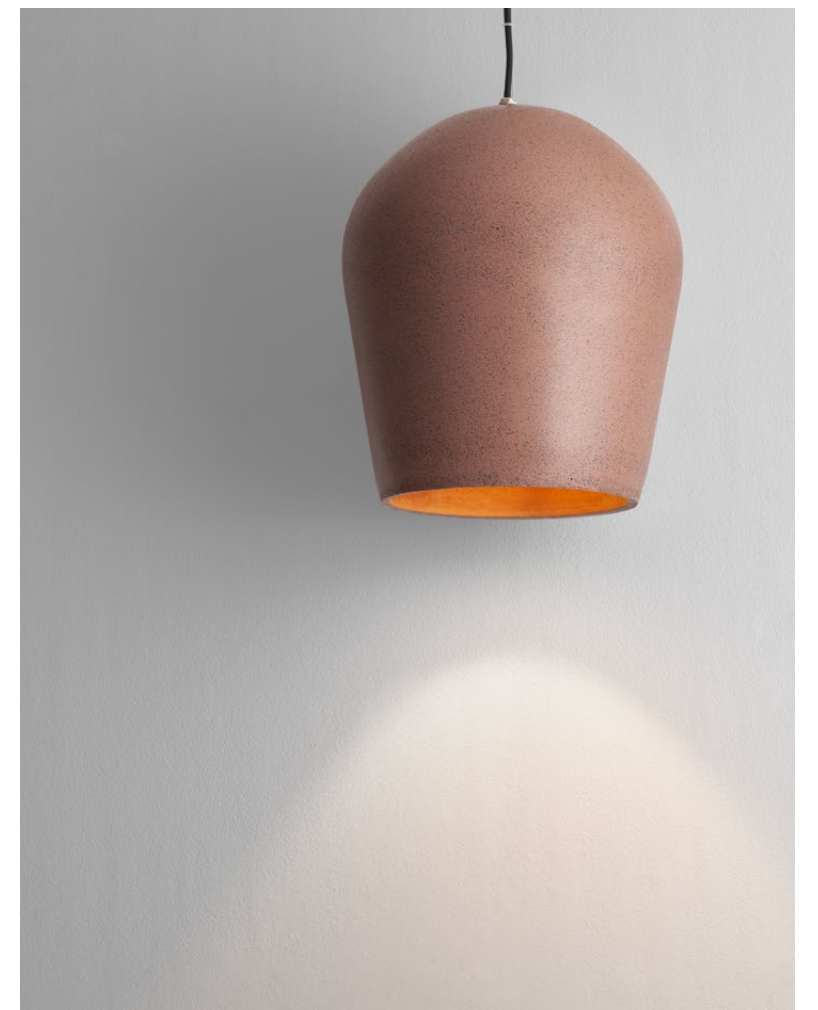

OMIO
— 9919100

Red Sandstone
Cement
LED E27 · 1x12 Watt
100-240 Volt
IP55

BULB EXCLUDED

—
D: 29
H: 200 cm

OMIO
— 9919101

Red Sandstone
Cement
LED E27 · 1x12 Watt
100-240 Volt
IP55

BULB EXCLUDED

—
D: 20
H: 200 cm