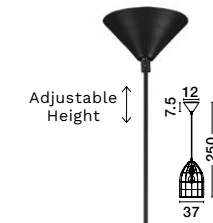

MAPI
— 9586605

Natural Water
Hyacinth & Red Rope
Sandy Black Steel
Base
LED E27 · 1x12 Watt
100-240 Volt · IP20
BULB EXCLUDED

D: 37
H: 250 cm

MAPI
— 9586623

Natural Water
Hyacinth
Natural Red Rope
& Wood Base
LED E27 · 1x12 Watt
100-240 Volt · IP20
BULB EXCLUDED
Cable Length:
130 cm

D: 29
H: 29 cm

MAPI
— 9586624

Natural Water
Hyacinth
Natural Blue Rope
& Wood Base
LED E27 · 1x12 Watt
100-240 Volt · IP20
BULB EXCLUDED
Cable Length:
130 cm

D: 31
H: 24 cm

MAPI
— 9586607

Natural Water
Hyacinth Red
& Natural Rope
LED E27 · 1x12 Watt
100-240 Volt · IP20
BULB EXCLUDED
Switch On/Off
Cable Length 180 cm

D: 42
H: 152 cm