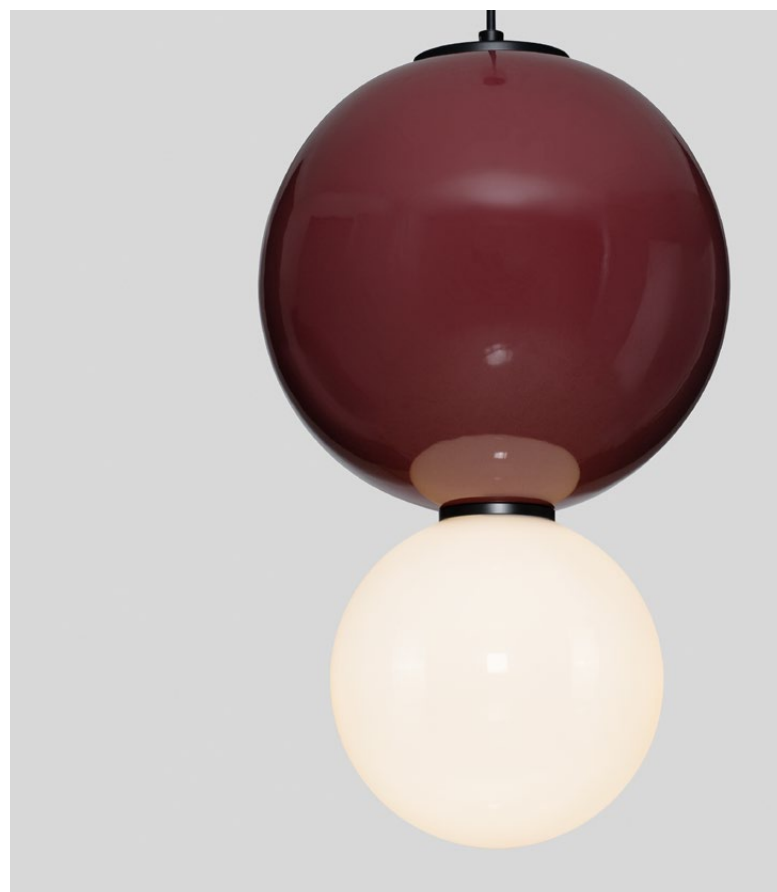

NOESIS

— 9009190

Light Gray Porcelain
& Glossy Opal Glass
Matt Black Metal
Base
LED · 7 Watt
220-240Volt
420Lm · 3000K
IP20

D: 25
H: 249 cm

NOESIS

— 9009192

Mocha Porcelain
& Glossy Opal Glass
Matt Black Metal
Base
LED · 7 Watt
220-240Volt
420Lm · 3000K
IP20

D: 25
H: 249 cm

NOESIS

— 9009193

Jasper Porcelain
& Glosy Opal Glass
Matt Black Metal
Base
LED · 7 Watt
220-240Volt
420Lm · 3000K
IP20

D: 25
H: 249 cm