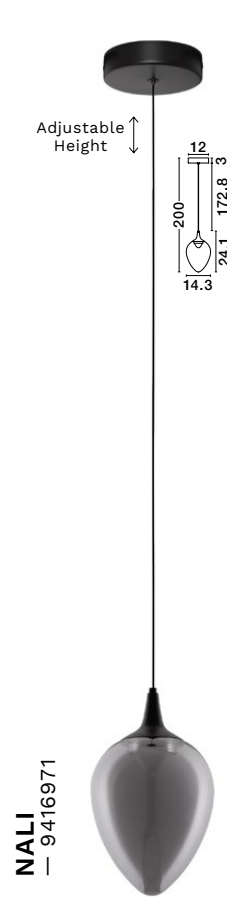

NALI
— 9416971