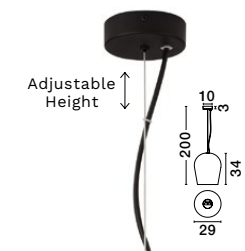

OMIO
— 9919100

Red Sandstone
Cement
LED E27 · 1x12 Watt
100-240 Volt
IP55

BULB EXCLUDED

—
D: 29
H: 200 cm

OMIO
— 9919101

Red Sandstone
Cement
LED E27 · 1x12 Watt
100-240 Volt
IP55

BULB EXCLUDED

—
D: 20
H: 200 cm