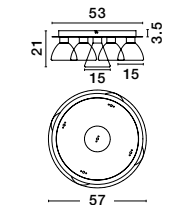

VOI
— 9236310

[Triac Dimmable]
Brass Gold Metal
Smoky Gradient
Glass
LED · 27 Watt
220-240Volt
640Lm · 3000K
IP20
—
L: 87
W: 17
H: 150 cm

VOI
— 9236309

[Triac Dimmable]
Brass Gold Metal
Smoky Gradient
Glass
LED · 47 Watt
220-240Volt
966Lm · 3000K
IP20
—
L: 96
W: 33
H: 150 cm

VOI
— 9236311

Brass Gold Metal
Smoky Gradient
Glass
LED · 8 Watt
220-240Volt
244Lm · 3000K
IP20
—
D: 17
H: 21.5 cm

VOI
— 9236310

[Triac Dimmable]
Brass Gold Metal
Smoky Gradient
Glass
LED · 35 Watt
220-240Volt
965Lm · 3000K
IP20
—
D: 57
H: 21 cm