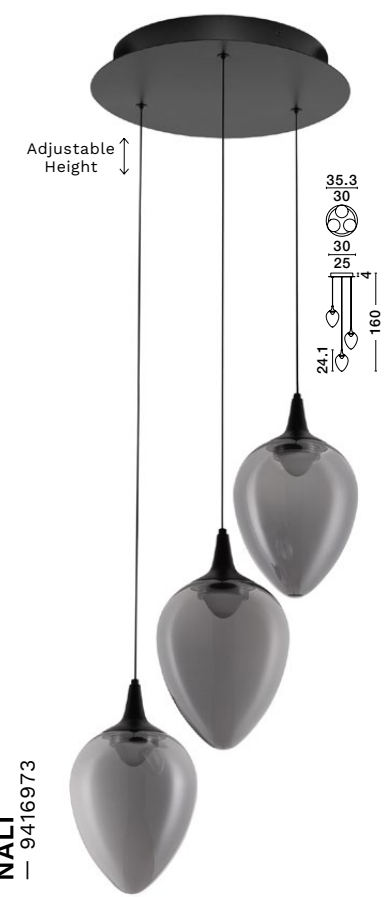

LED

ALISH
— 9416970

[Triac Dimmable]
Matt Black
Metal Base
Brass Gold Metal
& Champaign Glass
LED · 40 Watt
220-240Volt
2165Lm · 3000K
IP20
—
D: 33
H: 200 cm

LED

NALI
— 9416971

NALI
— 9416973

NALI
— 9416975