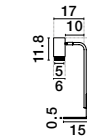

NESSI
— 9011409

Sandy Black & Gold
Aluminium
LED MR16/GU10
1x10 Watt
100-240 Volt · IP20
BULB EXCLUDED
Cable Length: 120 cm

D1: 6
D2: 15
W: 17
H: 42.1 cm

NESSI
— 9011408

Sandy White
& Black Aluminium
LED MR16/GU10
1x10 Watt
100-240 Volt · IP20
BULB EXCLUDED
Cable Length: 120 cm

D1: 6
D2: 15
W: 17
H: 42.1 cm

NESSI
— 9011411

Sandy Black & Gold
Aluminium
LED MR16/GU10
1x10 Watt
100-240 Volt · IP20
BULB EXCLUDED
Cable Length: 163 cm

D1: 6
D2: 22
H: 160 cm

NESSI
— 9011410

Sandy White
& Black Aluminium
LED MR16/GU10
1x10 Watt
100-240 Volt · IP20
BULB EXCLUDED
Cable Length: 163 cm

D1: 6
D2: 22
H: 160 cm