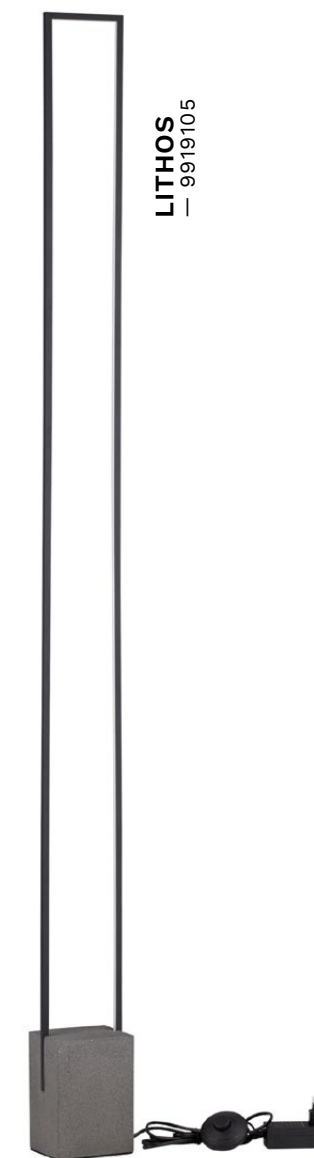

LITHOS
— 9919105

LITHOS
— 9919105

Black Sandstone
Cement & Dark
Anthracite Aluminium
LED · 26 Watt
220-240Volt
1431Lm · 3000K · IP20
Cable Length: 200 cm

L: 12
W: 10
H: 160.5 cm