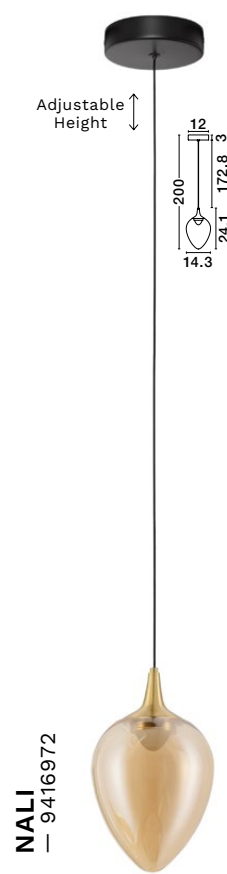

NALI
— 9416972

Matt Black
Metal Base
Brass Gold Metal
& Champaign Glass
LED · 6 Watt
220-240Volt
393Lm · 3000K
IP20
—
D: 14.3
H: 200 cm

LED ☒ DIMMABLE ☒ MADE IN ITALY ☒ DRIVER INCL.

NALI
— 9416974

[Triac Dimmable]
Matt Black
Metal Base
Brass Gold Metal
& Champaign Glass
LED · 18 Watt
220-240Volt
1179Lm · 3000K
IP20
—
D: 35.3
H: 160 cm

LED ☒ DIMMABLE ☒ MADE IN ITALY ☒ DRIVER INCL.

NALI
— 9416976

[Triac Dimmable]
Matt Black
Metal Base
Brass Gold Metal
& Champaign Glass
LED · 30 Watt
220-240Volt
1965Lm · 3000K
IP20
—
D: 35.3
H: 200 cm

LED ☒ DIMMABLE ☒ MADE IN ITALY ☒ DRIVER INCL.