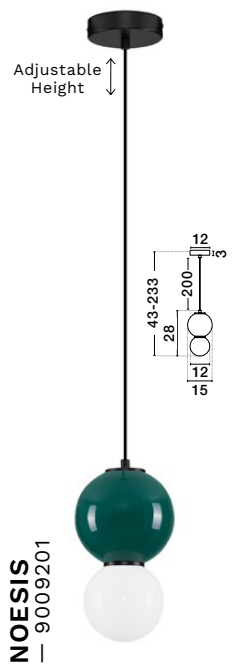

NOESIS
— 9009201