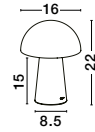

ANDE
— 9050176

[Touch Dimmable in 3 steps]
Matt White Steel
LED · 2 Watt
220-240Volt
129Lm · 3000K · IP20
USB -C L: 150 cm
—
D: 16
H: 22 cm