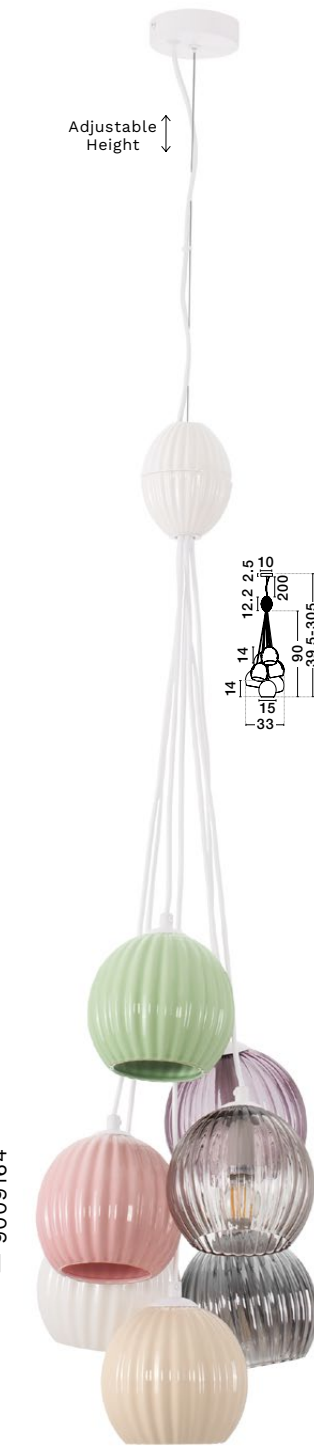

MELINE
— 9009163

MELINE
— 9009163

Matt White
Metal Base
Sage Blue, Pink
& Green Ceramic
Moca, Purple
& Yellow Glass
LED E14 · 6x5 Watt
100-240 Volt · IP20
BULB EXCLUDED
—
D: 33
H: 315 cm

MELINE
— 9009164