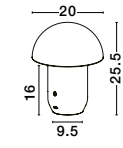

POIS
— 9050169

[Touch Dimmable in 3 steps]
Matt Black Steel
LED · 2 Watt
220-240Volt
230Lm · 3000K · IP20
USB -C L: 150 cm
—
D: 20
H: 25.5 cm

POIS
— 9050171

[Touch Dimmable in 3 steps]
Matt White Steel
LED · 2 Watt
220-240Volt
230Lm · 3000K · IP20
USB -C L: 150 cm
—
D: 20
H: 25.5 cm

POIS
— 9050170

[Touch Dimmable in 3 steps]
Satin Gold Steel
LED · 2 Watt
220-240Volt
230Lm · 3000K · IP20
USB -C L: 150 cm
—
D: 20
H: 25.5 cm

POIS
— 9050173

[Touch Dimmable in 3 steps]
Matt Green Steel
LED · 2 Watt
220-240Volt
230Lm · 3000K · IP20
USB -C L: 150 cm
—
D: 20
H: 25.5 cm