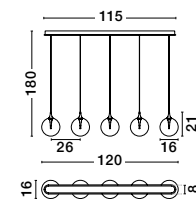

ORENDA
— 9416958

Matt Black Metal
Base, Brass Gold
Metal Top & Gradient
Champaign Glass
LED · 5 Watt
220-240Volt
250Lm · 3000K
IP20

—
D: 16
H: 200 cm

ORENDA
— 9416960

[Triac Dimmable]
Matt Black Metal
Base, Brass Gold
Metal Top & Gradient
Champaign Glass
LED · 15 Watt
220-240Volt
750Lm · 3000K
IP20

—
D: 36
H: 185 cm

ORENDA
— 9416962

[Triac Dimmable]
Matt Black Metal
Base, Brass Gold
Metal Top & Gradient
Champaign Glass
LED · 20 Watt
220-240Volt
1250Lm · 3000K
IP20

—
D: 50
H: 200 cm

ORENDA
— 9416964

[Triac Dimmable]
Matt Black Metal
Base, Brass Gold
Metal Top & Gradient
Champaign Glass
LED · 20 Watt
220-240Volt
1250Lm · 3000K
IP20

—
L: 115
W: 16
H: 180 cm