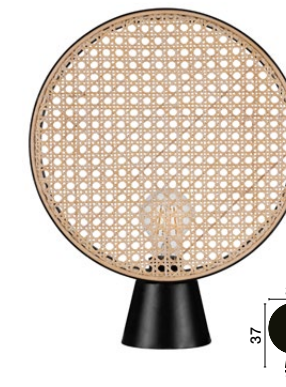

TIERRA
— 9586628

Natural Rattan
& Sandy Black Metal
Base
LED E27 · 1x12 Watt
100-240 Volt · IP20
BULB EXCLUDED
Cable Length:
140 cm
—
D: 35
H: 48.5 cm

TIERRA
— 9586627