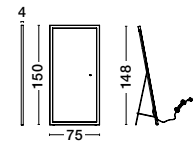

ALSO
YOU CAN
DO

ADON
— 9006018 · 4000K
— 9006038 · 3000K

Sandy Black
& Inner White
Aluminium & Glass
LED · 42 Watt
220-240Volt
1012Lm · IP44
Touch Switch
Cable Length:
240 cm
—
L: 75
W: 4
H: 150 cm