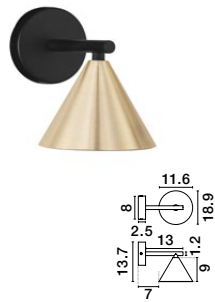

Oxide Coffee
& Black Aluminium
LED MR16/GU10
1x10 Watt
100-240 Volt · IP20
BULB EXCLUDED
Cable Length: 105 cm

D: 11.5
W: 19
H: 42 cm

CONICO
— 9011435

CONICO
— 9011424

CONICO
— 9011426

CONICO
— 9011434

CONICO
— 9011428