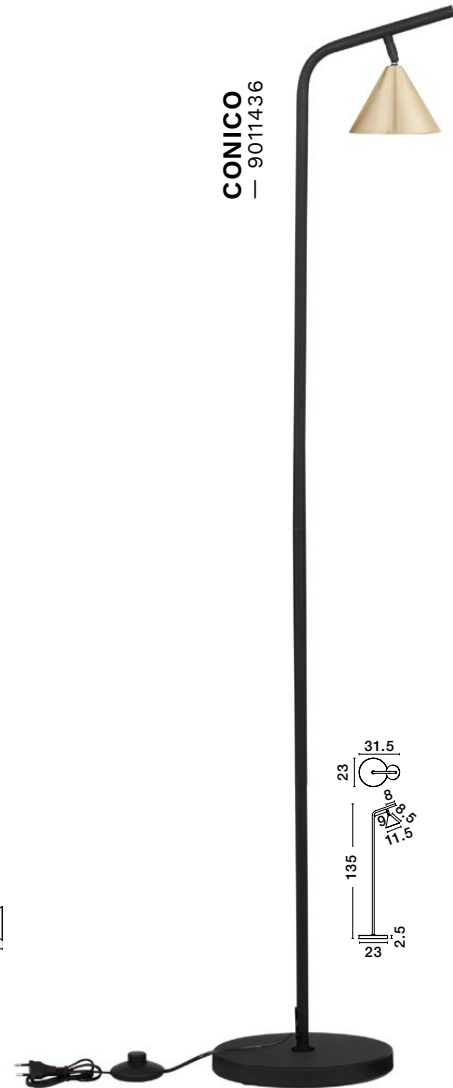

CONICO
— 9011436