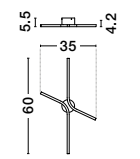

AKRO
— 9088116

[Triac Dimmable]
Matt Black
Aluminium
LED · 41 Watt
220-240Volt
2795Lm · IP20
2700-3000-4000K
CCT Dip Switch

L: 100
W: 50
H: 6.5 cm

AKRO
— 9088119

[Triac Dimmable]
Matt Black
Aluminium
LED · 41 Watt
220-240Volt
2253Lm · IP20
2700-3000-4000K
CCT Dip Switch

L: 120
W: 30
H: 213 cm

AKRO
— 9088118

[Triac Dimmable]
Matt Black
Aluminium
LED · 16 Watt
220-240Volt
719Lm · IP20
2700-3000-4000K
CCT Dip Switch

L: 60
W: 35
H: 5.5 cm

AKRO
— 9088117

[Triac Dimmable]
Matt White
Aluminium
LED · 16 Watt
220-240Volt
719Lm · IP20
2700-3000-4000K
CCT Dip Switch

L: 60
W: 35
H: 5.5 cm