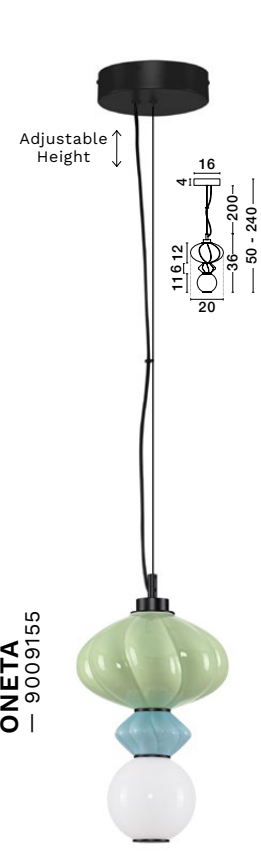

ONETA
— 9009155

[Triac Dimmable]
Matt Black
Metal Base
Sage Green
& Blue Ceramic
& Opal Glass
LED · 8 Watt
220-240 Volt
520Lm · 3000K · IP20

ONETA
— 9009155

ONETA
— 9009156

[Triac Dimmable]
Matt Black
Metal Base
Beige Ceramic
& Opal Glass
LED · 18 Watt
220-240 Volt
1170Lm · 3000K · IP20