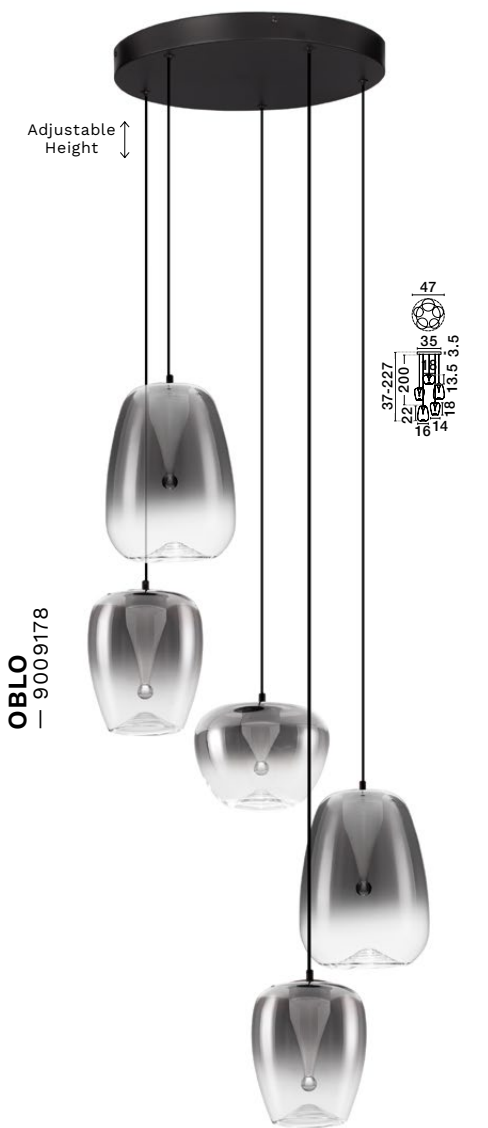

NALI
— 9416976

[Triac Dimmable]
Matt Black
Metal Base
Brass Gold Metal
& Champaign Glass
LED · 30 Watt
220-240Volt
1965Lm · 3000K
IP20
—
D: 35.3
H: 200 cm

LED DIMMABLE MADE IN ITALY DRIVER INCL.

OBLO
— 9009176

OBLO
— 9009178

OBLO
— 9009174

Matt Black
Metal Base
Smokey Gray Glass
LED · 3 Watt
220-240Volt
120Lm · 3000K
IP20
—
D: 16
H: 227 cm

OBLO
— 9009176

Matt Black
Metal Base
Smokey Gray Glass
LED · 10 Watt
220-240Volt
600Lm · 3000K
IP20
—
D: 41
H: 227 cm

OBLO
— 9009178

[Triac Dimmable]
Matt Black
Metal Base
Smokey Gray Glass
LED · 18 Watt
220-240Volt
1080Lm · 3000K
IP20
—
D: 47
H: 227 cm

OBLO
— 9009175

Matt Black
Metal Base
Light Blue Color
Glass
LED · 3 Watt
220-240Volt
140Lm · 3000K
IP20
—
D: 16
H: 227 cm